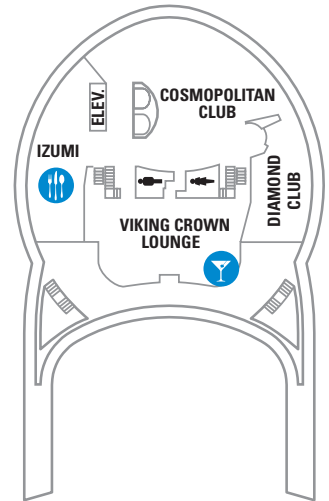

PUBLIC AREAS

Viking Crown Lounge[®]

A Royal Caribbean signature. Perched high above the ocean, this comfortable lounge offers spectacular vistas by day and turns into a lively dance club at night.

Izumi Japanese Cuisine

Diamond Club

Diamond, Diamond Plus, and Pinnacle Club Crown & Anchor[®] Society members enjoy access to this lounge, created to serve these loyal guests with concierge access, complimentary continental breakfast, and evening drinks.

- | | |
|--------------------------------------------------------------------------------------------------------|------------------------------------------------------------------------------------------------------------|
|  Entertainment Area |  Guest Services |
|  Dining Venue |  Conference Center |
|  Bars & Lounges |  Shopping |
|  Kids & Teens Area |  Casino |
|  Pool |  Running Track |
|  Spa |  Rock climbing |
|  Fitness |  FlowRider [®] |