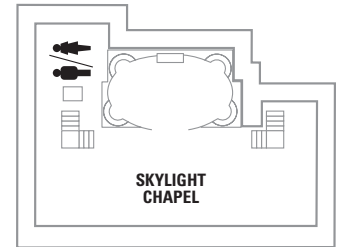

PUBLIC AREAS

Skylight Chapel

Our wedding chapel, which can accommodate 40 people, is located on top of the Viking Crown Lounge (the highest point on the ship), and is the perfect place to say "I do."

- | | |
|--|--|
|  Entertainment Area |  Guest Services |
|  Dining Venue |  Conference Center |
|  Bars & Lounges |  Shopping |
|  Kids & Teens Area |  Casino |
|  Pool |  Running Track |
|  Spa |  Rock climbing |
|  Fitness |  FlowRider [®] |