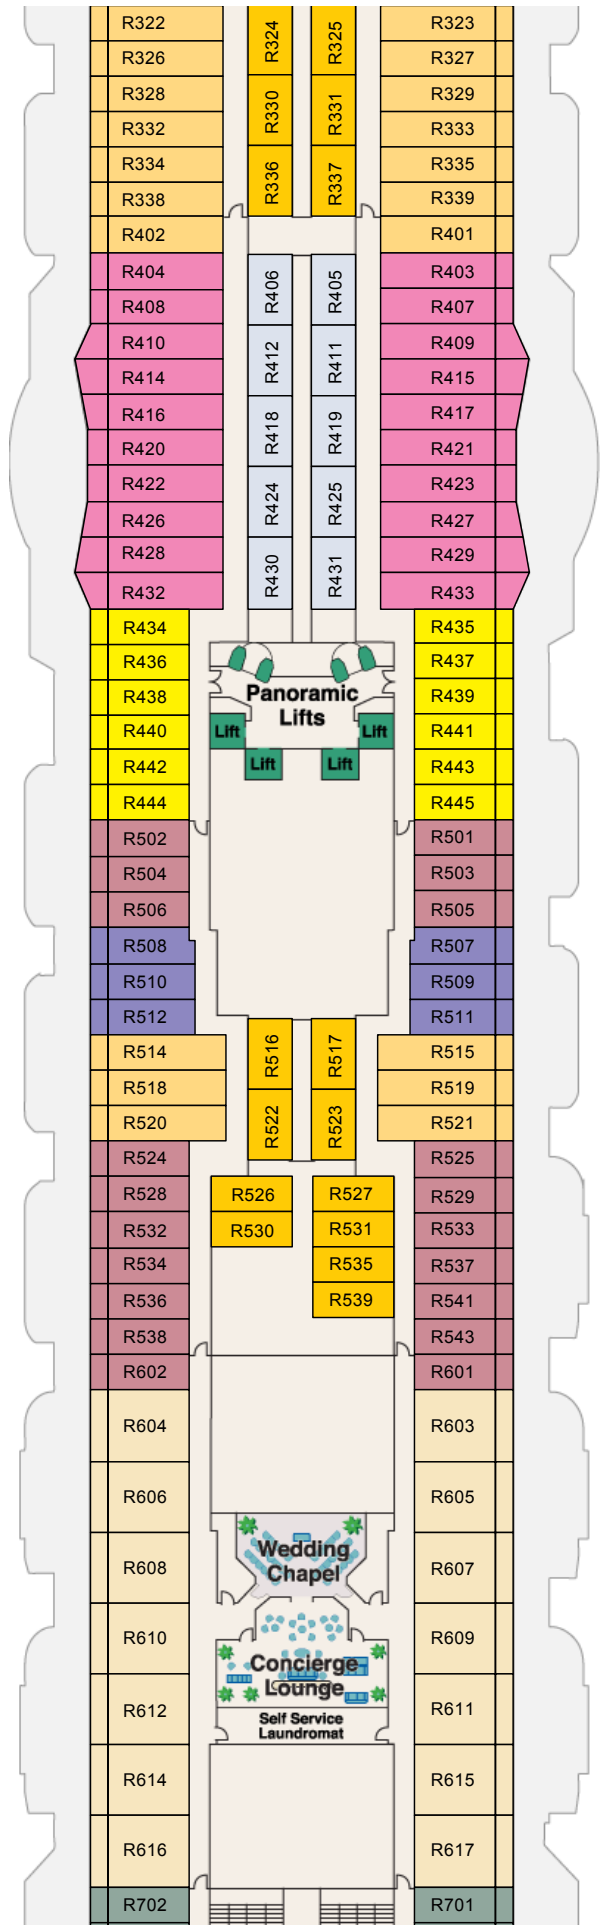

Regal Princess® Deck Plan

Find your stateroom

Change Deck:

Passengers: Wheelchair Accessible

Show Stateroom Type Categories

<input type="checkbox"/> Interior	<input type="button" value="IA"/> <input type="button" value="IB"/> <input type="button" value="ID"/> <input type="button" value="IE"/>
<input type="checkbox"/> Balcony	<input type="button" value="D4"/> <input type="button" value="DD"/> <input type="button" value="BB"/> <input type="button" value="DE"/> <input type="button" value="BD"/> <input type="button" value="DB"/> <input type="button" value="BA"/>
<input type="checkbox"/> Mini-Suite	<input type="button" value="MA"/> <input type="button" value="MB"/> <input type="button" value="ME"/>
<input type="checkbox"/> Suite	<input type="button" value="S4"/> <input type="button" value="S2"/>

[Scroll back to top](#)

*Deck plans are subject to change at any time. Floor plans, amenities and stateroom diagrams represent typical arrangements and may vary by ship. Certain stateroom categories may vary in size and configuration by ship. Square footage varies based on stateroom category and deck location. Stateroom views are considered unobstructed unless noted otherwise. Obstructions do not include certain nautical items like handrails, dividers or ship hardware. For balcony staterooms, the view is determined from the perspective of the balcony railing. Balconies may have either solid steel or toughened glass railings. Upper berth and bed ladder capacities are 250lbs. Staterooms that can accommodate rollaways have two lower berths, one upper berth and can accommodate a fourth berth as a rollaway bed upon request at time of reservation. There are a limited number of rollaway beds per ship, per voyage. Use of rollaway beds restricts cabin space. [Contact Princess Cruises](http://www.princess.com/deckPlans.do?shipCode=GP) for more information.