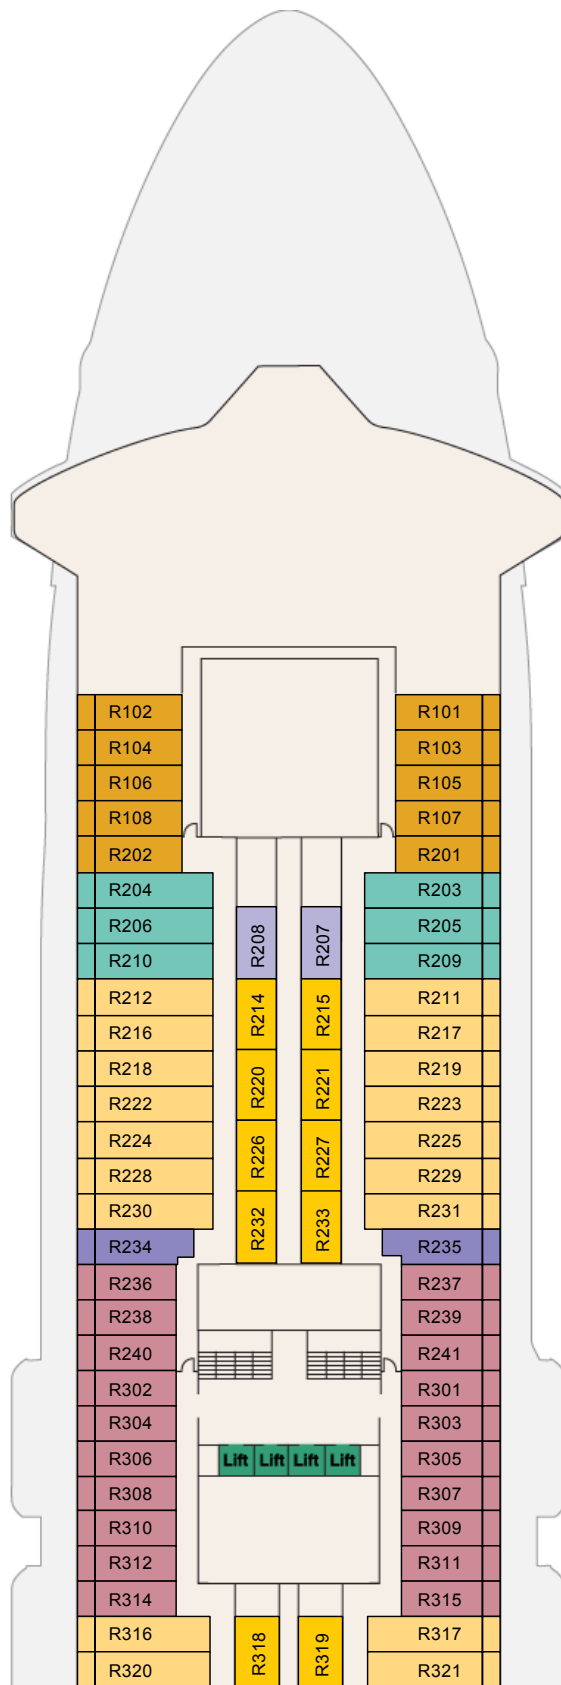

Regal Princess® Deck Plan

Find your stateroom

Change Deck:

Passengers: Wheelchair Accessible

Show Stateroom Type Categories

<input type="checkbox"/> Interior	<input type="button" value="IA"/> <input type="button" value="IB"/> <input type="button" value="ID"/> <input type="button" value="IE"/>
<input type="checkbox"/> Balcony	<input type="button" value="D4"/> <input type="button" value="DD"/> <input type="button" value="BB"/> <input type="button" value="DE"/> <input type="button" value="BD"/> <input type="button" value="DB"/> <input type="button" value="BA"/>
<input type="checkbox"/> Mini-Suite	<input type="button" value="MA"/> <input type="button" value="MB"/> <input type="button" value="ME"/>
<input type="checkbox"/> Suite	<input type="button" value="S4"/> <input type="button" value="S2"/>

[Scroll back to top](#)

*Deck plans are subject to change at any time. Floor plans, amenities and stateroom diagrams represent typical arrangements and may vary by ship. Certain stateroom categories may vary in size and configuration by ship. Square footage varies based on stateroom category and deck location. Stateroom views are considered unobstructed unless noted otherwise. Obstructions do not include certain nautical items like handrails, dividers or ship hardware. For balcony staterooms, the view is determined from the perspective of the balcony railing. Balconies may have either solid steel or toughened glass railings. Upper berth and bed ladder capacities are 250lbs. Staterooms that can accommodate rollaways have two lower berths, one upper berth and can accommodate a fourth berth as a rollaway bed upon request at time of reservation. There are a limited number of rollaway beds per ship, per voyage. Use of rollaway beds restricts cabin space. [Contact Princess Cruises](http://www.princess.com/deckPlans.do?shipCode=GP) for more information.