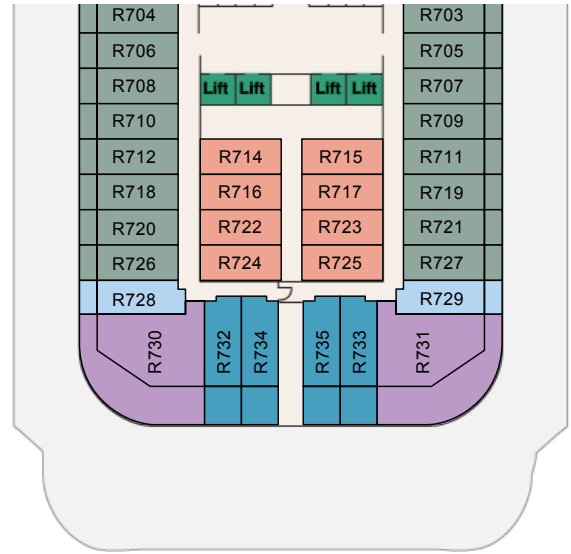

Regal Princess® Deck Plan

Find your stateroom

Change Deck:

Passengers: Wheelchair Accessible

Show Stateroom Type Categories

<input type="checkbox"/> Interior	<input type="button" value="IA"/> <input type="button" value="IB"/> <input type="button" value="ID"/> <input type="button" value="IE"/>
<input type="checkbox"/> Balcony	<input type="button" value="D4"/> <input type="button" value="DD"/> <input type="button" value="BB"/> <input type="button" value="DE"/> <input type="button" value="BD"/> <input type="button" value="DB"/> <input type="button" value="BA"/>
<input type="checkbox"/> Mini-Suite	<input type="button" value="MA"/> <input type="button" value="MB"/> <input type="button" value="ME"/>
<input type="checkbox"/> Suite	<input type="button" value="S4"/> <input type="button" value="S2"/>

[Scroll back to top](#)

*Deck plans are subject to change at any time. Floor plans, amenities and stateroom diagrams represent typical arrangements and may vary by ship. Certain stateroom categories may vary in size and configuration by ship. Square footage varies based on stateroom category and deck location. Stateroom views are considered unobstructed unless noted otherwise. Obstructions do not include certain nautical items like handrails, dividers or ship hardware. For balcony staterooms, the view is determined from the perspective of the balcony railing. Balconies may have either solid steel or toughened glass railings. Upper berth and bed ladder capacities are 250lbs. Staterooms that can accommodate rollaways have two lower berths, one upper berth and can accommodate a fourth berth as a rollaway bed upon request at time of reservation. There are a limited number of rollaway beds per ship, per voyage. Use of rollaway beds restricts cabin space. [Contact Princess Cruises](http://www.princess.com/deckPlans.do?shipCode=GP) for more information.