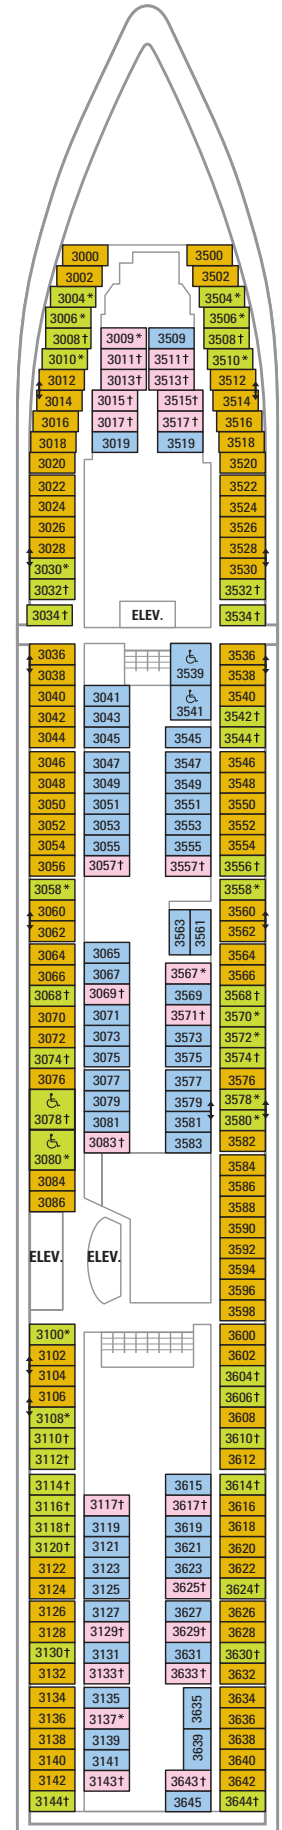

OCEAN VIEW

G I Large Ocean View Stateroom

Two twin beds that convert to Royal King, sitting area with sofa, vanity area and a private bathroom. (169 sq. ft.)

INTERIOR

L N Interior Stateroom

Two twin beds that convert to Royal King, sitting area with sofa, vanity area, and a private bathroom. (160 sq. ft.)

LEGENDS:

- △ Stateroom with sofa bed
- * Stateroom has third Pullman bed available
- † Stateroom has third and fourth Pullman beds available
- ◆ Stateroom with sofa bed and third Pullman bed available
- ‡ Stateroom has four additional Pullman beds available
- ↓ Connecting staterooms.
- ♿ Indicates accessible staterooms
- ◻ Stateroom has an obstructed view
- >> Stateroom opens only on the starboard side
- 🍴 Dining Venue
- 🎵 Entertainment Area
- 🍹 Bars & Lounges
- 👦 Kids & Teens Area
- 🏊 Pool
- ♨ Spa
- 🏋 Fitness
- 🧗 Rock climbing
- 👤 Guest Services
- 🗣 Conference Center
- 🛍 Shopping
- 🎰 Casino
- 🏃 Running Track

NOTES:

All stateroom and balcony sizes are approximate
 A Royal King measures 72.5 inches wide by 82 inches long.
 For sofa bed configuration call your Travel Agent or Royal Caribbean International.
 All staterooms and suites come complete with private bathroom, vanity area, safe, hair dryer, closed-circuit TV and phone.