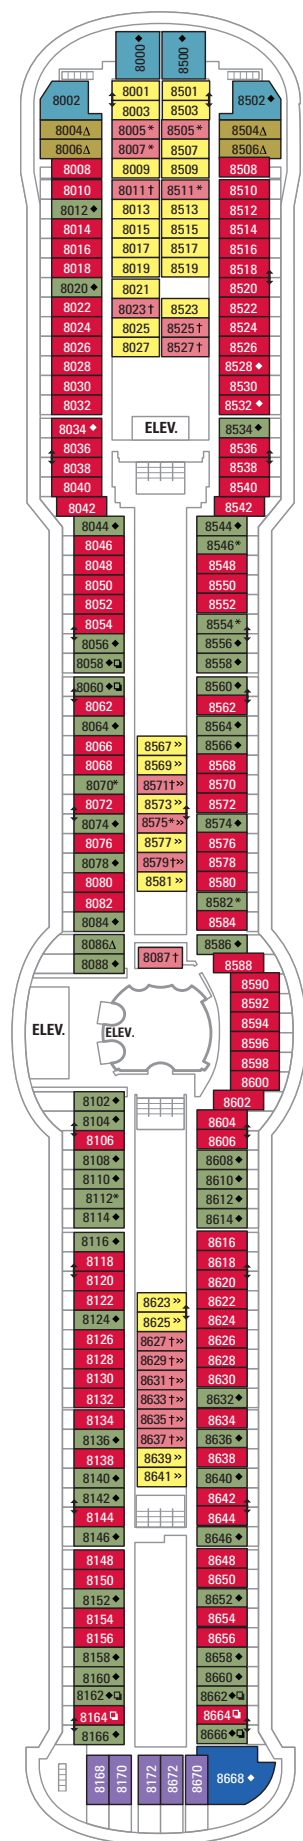

E1 E2 Deluxe Ocean View Stateroom with Balcony

Two twin beds that convert to Royal King, private balcony, sitting area, and a private bathroom.
(162 sq. ft. Balcony 51 sq. ft.)

Ocean View

FO Family Ocean View Stateroom

Two twin beds that convert to Royal King, additional bunk beds in separate area, separate sitting area with sofa bed, and a private bathroom with shower.
(265 sq. ft.)

F Large Ocean View Stateroom

Two twin beds that convert to Royal King, sitting area with sofa, vanity area and a private bathroom.
(169 sq. ft.)

INTERIOR

K M Interior Stateroom

Two twin beds that convert to Royal King, sitting area with sofa, vanity area, and a private bathroom.
(160 sq. ft.)

NOTE:

Staterooms 8042, 8542, 8590 and 8600 have a smaller balcony.

LEGENDS:

△ Stateroom with sofa bed

* Stateroom has third Pullman bed available

† Stateroom has third and fourth Pullman beds available

◆ Stateroom with sofa bed and third Pullman bed available

‡ Stateroom has four additional Pullman beds available

‡ Connecting staterooms.

⊕ Indicates accessible staterooms

⊞ Stateroom has an obstructed view

>> Stateroom opens only on the starboard side

☪ Dining Venue

🎪 Entertainment Area

🍷 Bars & Lounges

👦 Kids & Teens Area

🏊 Pool

♨ Spa

🏋️ Fitness

🏃 Running Track

🧗 Rock climbing

👤 Guest Services

🏢 Conference Center

🛍 Shopping

🎰 Casino

NOTES:

All stateroom and balcony sizes are approximate

A Royal King measures 72.5 inches wide by 82 inches long.

For sofa bed configuration call your Travel Agent or Royal Caribbean International.

All staterooms and suites come complete with private bathroom, vanity area, safe, hair dryer, closed-circuit TV and phone.