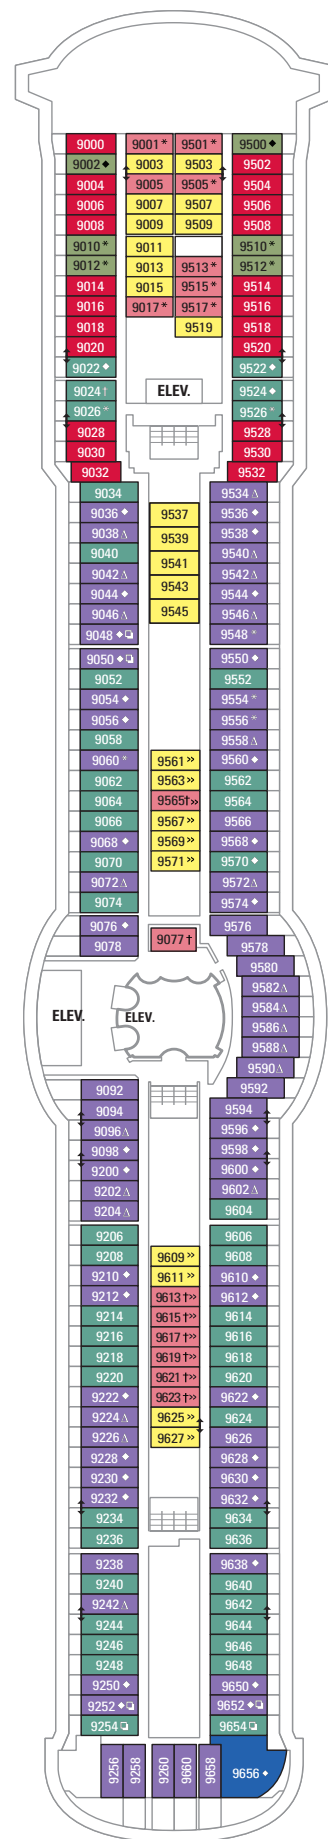

SUITE/DELUXE

TS Two Bedroom Suite with Balcony

Two bedrooms with two twin beds that convert to Royal King (one room with third and fourth Pullman beds), two bathrooms (one with shower, one with bathtub), living area with double sofa bed, private balcony, and concierge service. (532 sq. ft. Balcony 195 sq. ft.)

LEGENDS:

△ Stateroom with sofa bed

* Stateroom has third Pullman bed available

† Stateroom has third and fourth Pullman beds available

◆ Stateroom with sofa bed and third Pullman bed available

‡ Stateroom has four additional Pullman beds available

‡ Connecting staterooms.

♿ Indicates accessible staterooms

⊠ Stateroom has an obstructed view

>> Stateroom opens only on the starboard side

🍴 Dining Venue

🎮 Entertainment Area

🍹 Bars & Lounges

👦 Kids & Teens Area

🎰 Casino

NOTES:

All stateroom and balcony sizes are approximate

A Royal King measures 72.5 inches wide by 82 inches long.

For sofa bed configuration call your Travel Agent or Royal Caribbean International.